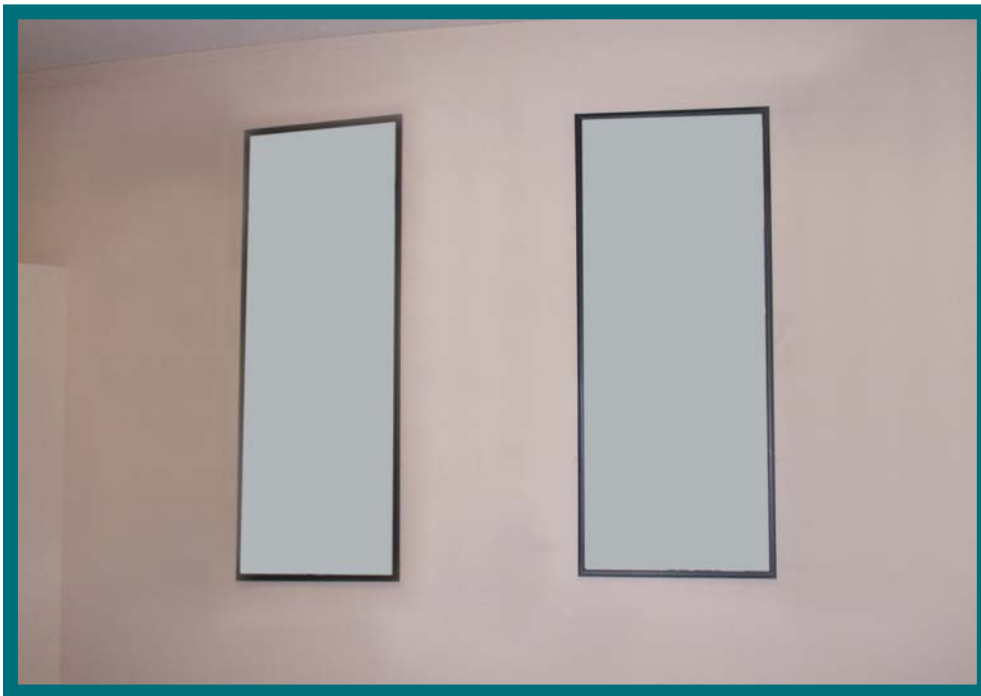

## Arrivals Exit Wall

AXW1

AXW2

**On the wall facing you as you exit the arrivals hall**

<b>Code</b>	<b>Size (cm)</b>	<b>Price (€/yr)</b>
AXW1	100w x 150h	1,350
AXW2	102w x 102h	1,350