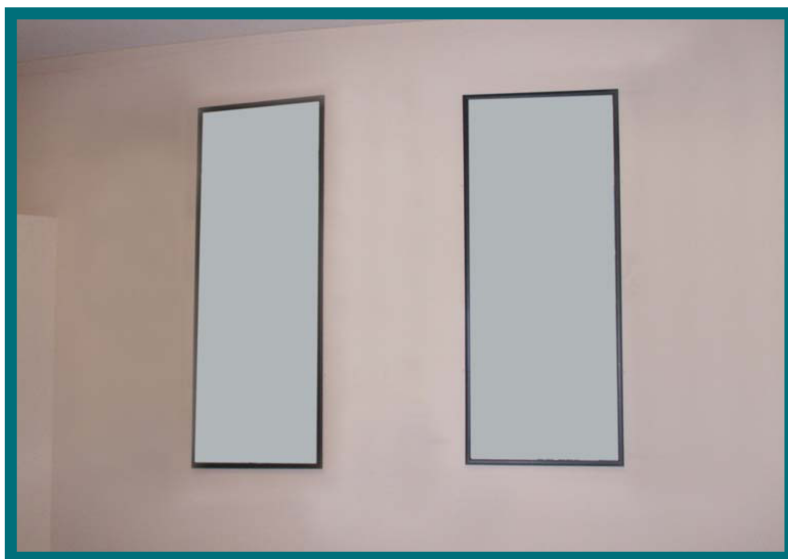

Arrivals Exit Wall

AXW1

AXW2

On the wall facing you as you exit the arrivals hall

Code	Size (cm)	Price (€/yr)
AXW1	100w x 150h	1,350 Now 1,000
AXW2	102w x 102h	1,350 Now 1,000